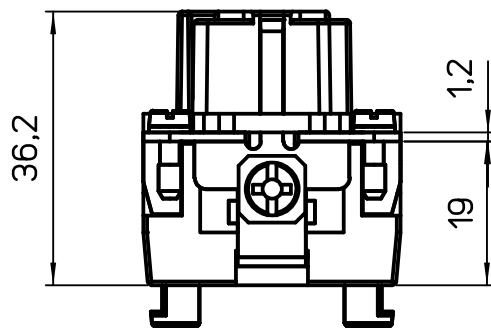

Diritti riservati All rights reserved

dimensions in mm	JSHF 06 S	Scale	
Date 15/05/19	SQUICH female insert, silver contacts, spring, 06P 16A 500V	1:1	
Sign. B. Pitasi			