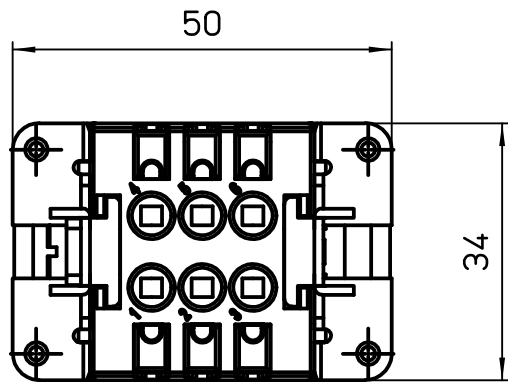

Diritti riservati All rights reserved

dimensions in mm	JSHF 06 S	Scale	
Date 15/05/19	SQUICH female insert, silver contacts, spring, 06P 16A 500V	1:1	
Sign. B. Pitasi			