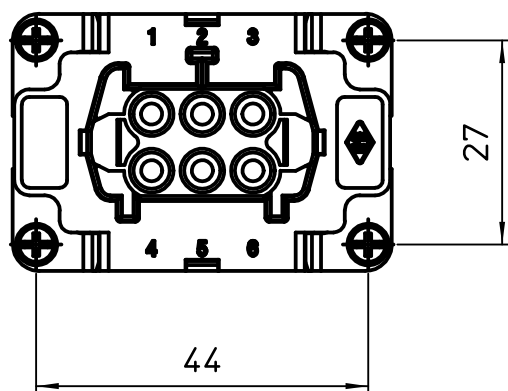

Diritti riservati All rights reserved

dimensions in mm	JSHF 06 S	Scale	
Date 15/05/19	SQUICH female insert, silver contacts, spring, 06P 16A 500V	1:1	
Sign. B. Pitasi			